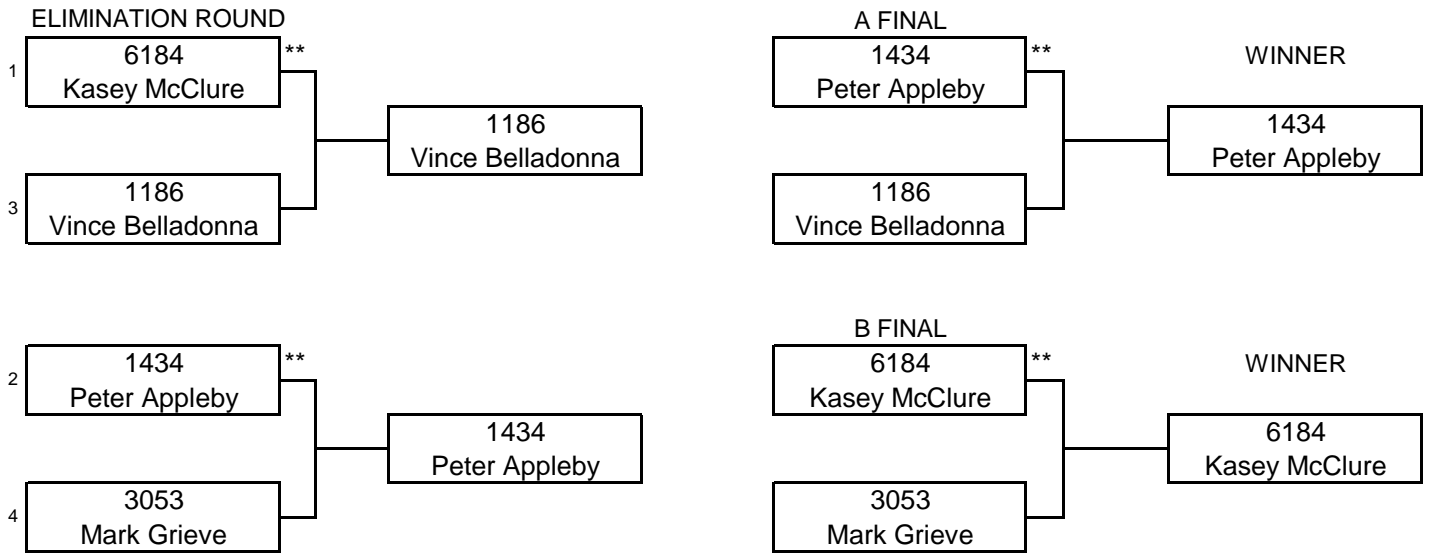

**SUPERCHARGED OUTLAWS
THREE ROUND FORMAT
2 November 2024**

14 - SUPERCHARGED OUTLAWS

Elimination Run			Round: 1						
Entry	W/L	Run#	Driver Name	Index	RT	60Ft	Speed	ET	Vehicle Info
1186	W	559	V. Belladonn	6.50	8.860	0.000	0.00	64.999	Holden
6184	D9	560	K. McClure	7.21	0.190	1.074	282.24	7.331	Don Davis
3053	L	561	M. Grieve	6.78	1.480	1.020	113.00	10.218	Ford
1434	W	562	P. Appleby	6.72	0.206	1.142	13.07	7.803	Holden

Elimination Run			Round: 2						
Entry	W/L	Run#	Driver Name	Index	RT	60Ft	Speed	ET	Vehicle Info
3053	L	655	M. Grieve	6.78	9.600	0.000	0.00	64.999	Ford
6184	W	656	K. McClure	7.21	0.194	1.065	133.78	9.940	Don Davis
1186	L	657	V. Belladonn	6.50	3.742	0.000	0.00	64.999	Holden
1434	W	658	P. Appleby	6.72	0.153	1.199	257.65	8.219	Holden